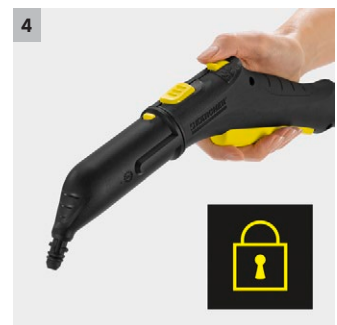

## SC 3 EasyFix Premium (yellow) \*AU

Impressing friends and family with a clean home hasn't always been easy, but the SC 3 can help. If you like effortless top to bottom cleaning, this steam cleaner is for you.

### 1 Short heat-up time

- With a heat-up time of only 30 seconds, the device is ready to use in no time.

### 2 Non-stop steam and integrated descaling cartridge

- The tank can easily be refilled at any time - for non-stop steam without working interruptions.
- Thanks to the intelligent descaling cartridge, lime is removed from the water automatically.

### 4 Child lock on the steam gun

- A lock system offers reliable protection against improper use by children.